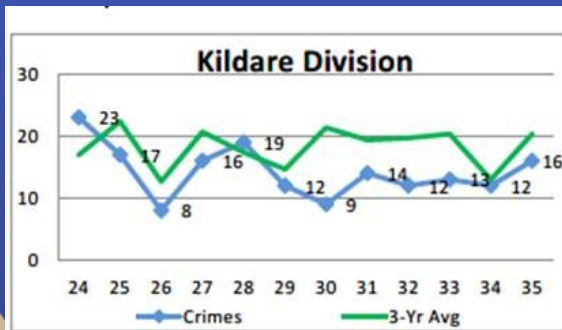

Burglary Offences

Offence Type	2017	2018	% Change
Burglary	758	559	-26%
Aggravated Burglary	7	6	-14%

Burglary Incidents by Week