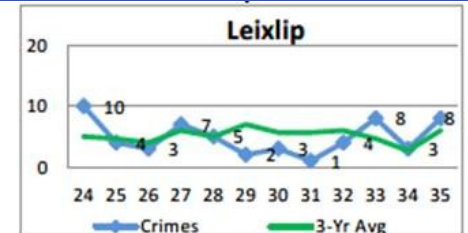

Burglary Offences

Offence Type	2017	2018	% Change
Burglary	758	559	-26%
Aggravated Burglary	7	6	-14%

Burglary Incidents by Week