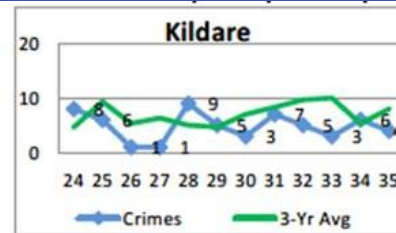

Burglary Offences

Offence Type	2017	2018	% Change
Burglary	758	559	-26%
Aggravated Burglary	7	6	-14%

Burglary Incidents by Week