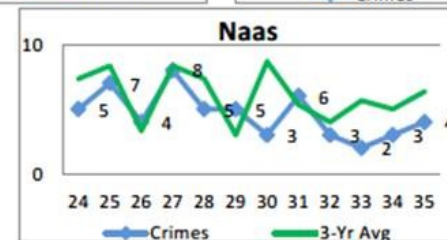

Burglary Offences

Offence Type	2017	2018	% Change
Burglary	758	559	-26%
Aggravated Burglary	7	6	-14%

Burglary Incidents by Week