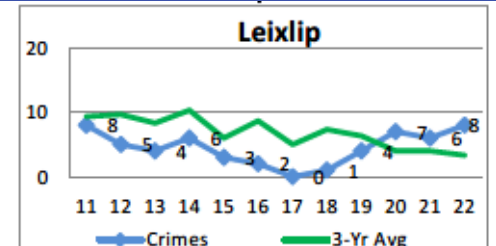

Burglary Offences

Offence Type	2017	2018	% Change
Burglary	482	363	-25%
Aggravated Burglary	6	3	-50%

Burglary Incidents by Week