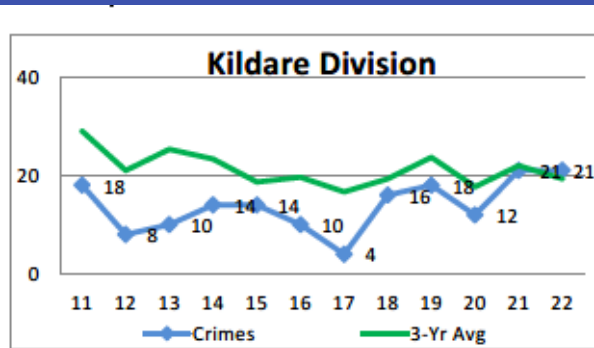

Burglary Offences

Offence Type	2017	2018	% Change
Burglary	482	363	-25%
Aggravated Burglary	6	3	-50%

Burglary Incidents by Week