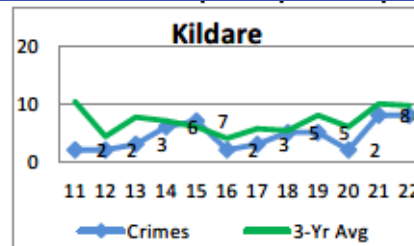

Burglary Offences

Offence Type	2017	2018	% Change
Burglary	482	363	-25%
Aggravated Burglary	6	3	-50%

Burglary Incidents by Week