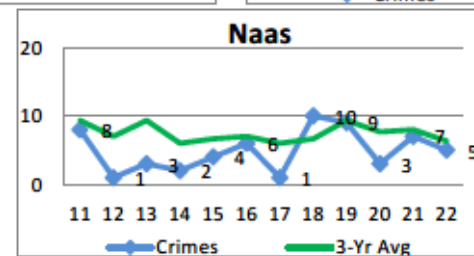

Burglary Offences

Offence Type	2017	2018	% Change
Burglary	482	363	-25%
Aggravated Burglary	6	3	-50%

Burglary Incidents by Week